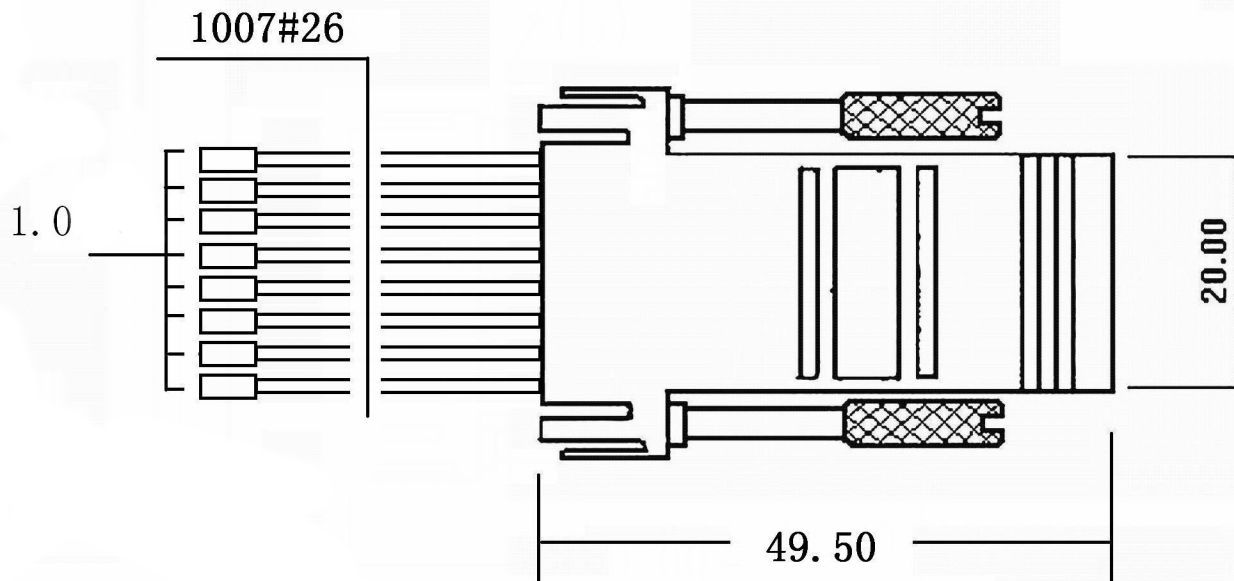

Product Photo

Show Me
CABLES

an INFINIT® brand

www.showmecables.com

888-519-9505 | sales@showmecables.com

Title

DB9 Male to RJ45 Female Modular
Adapter Kit- 8 Conductor

Part Number

15-109-160

Notes

1. Unless otherwise specified all dimensions are nominal
2. All specifications are subject to change without notice at any time
3. Dimensions are in millimeters