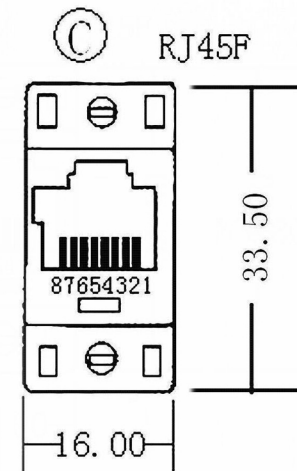

Product Photo

Show Me
CABLES

an INFINIT® brand

www.showmecables.com

888-519-9505 | sales@showmecables.com

Title

DB9 Male to RJ45 Female Modular
Adapter Kit- 8 Conductor

Part Number

15-109-160

Notes

1. Unless otherwise specified all dimensions are nominal
2. All specifications are subject to change without notice at any time
3. Dimensions are in millimeters